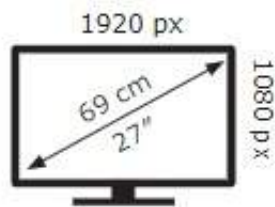

Lenovo

G27c-30(C22270FG1)

21 kWh/1000h

ABCDEF**G**
HDR
28 kWh/1000h

2019/2013